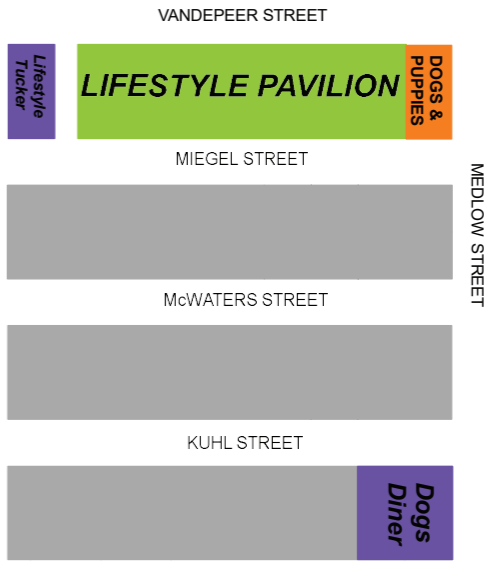

EXHIBITOR TRUCK AND TRAILER PARK

NORTH

EXHIBITOR CAR PARKING

YARD DOGS

DOGS & PUPPIES

Dogs Diner

YAKKA & AUSSIE FLAVOURS PAVILION

Top Spot Food

LOADING RAMP

Rubbish Depot

WILSONSGATE EMERGENCY ASSEMBLY AREA

SHEPHERD STREET

TOILETS

WESTERN CAR PARK

Entertainment

OFFICE

ELAD GATE EMERGENCY ASSEMBLY AREA

EXHIBITOR CARPARK

TOILETS

POPE STREET

JOHNSON STREET

TOILETS

HUNT STREET

STOCK STREET

RAYNER ROAD

Entertainment

Entertainment

TOILETS

EXHIBITOR CARPARK

LIONS PAVILION

Lions Diner

TAPSCOTT STREET